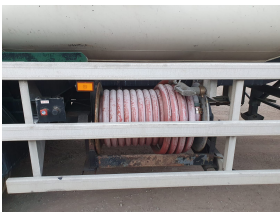

## FRUEHAUF 35,000 LTR STAINLESS STEEL TANKER TRAILER

CRANE FRUEHAUF  
35,000 LTR STAINLESS STEEL TRAILER  
5 COMPARTMENTS  
WITH PUMP AND HOSE REEL  
FULL HANDRAILS